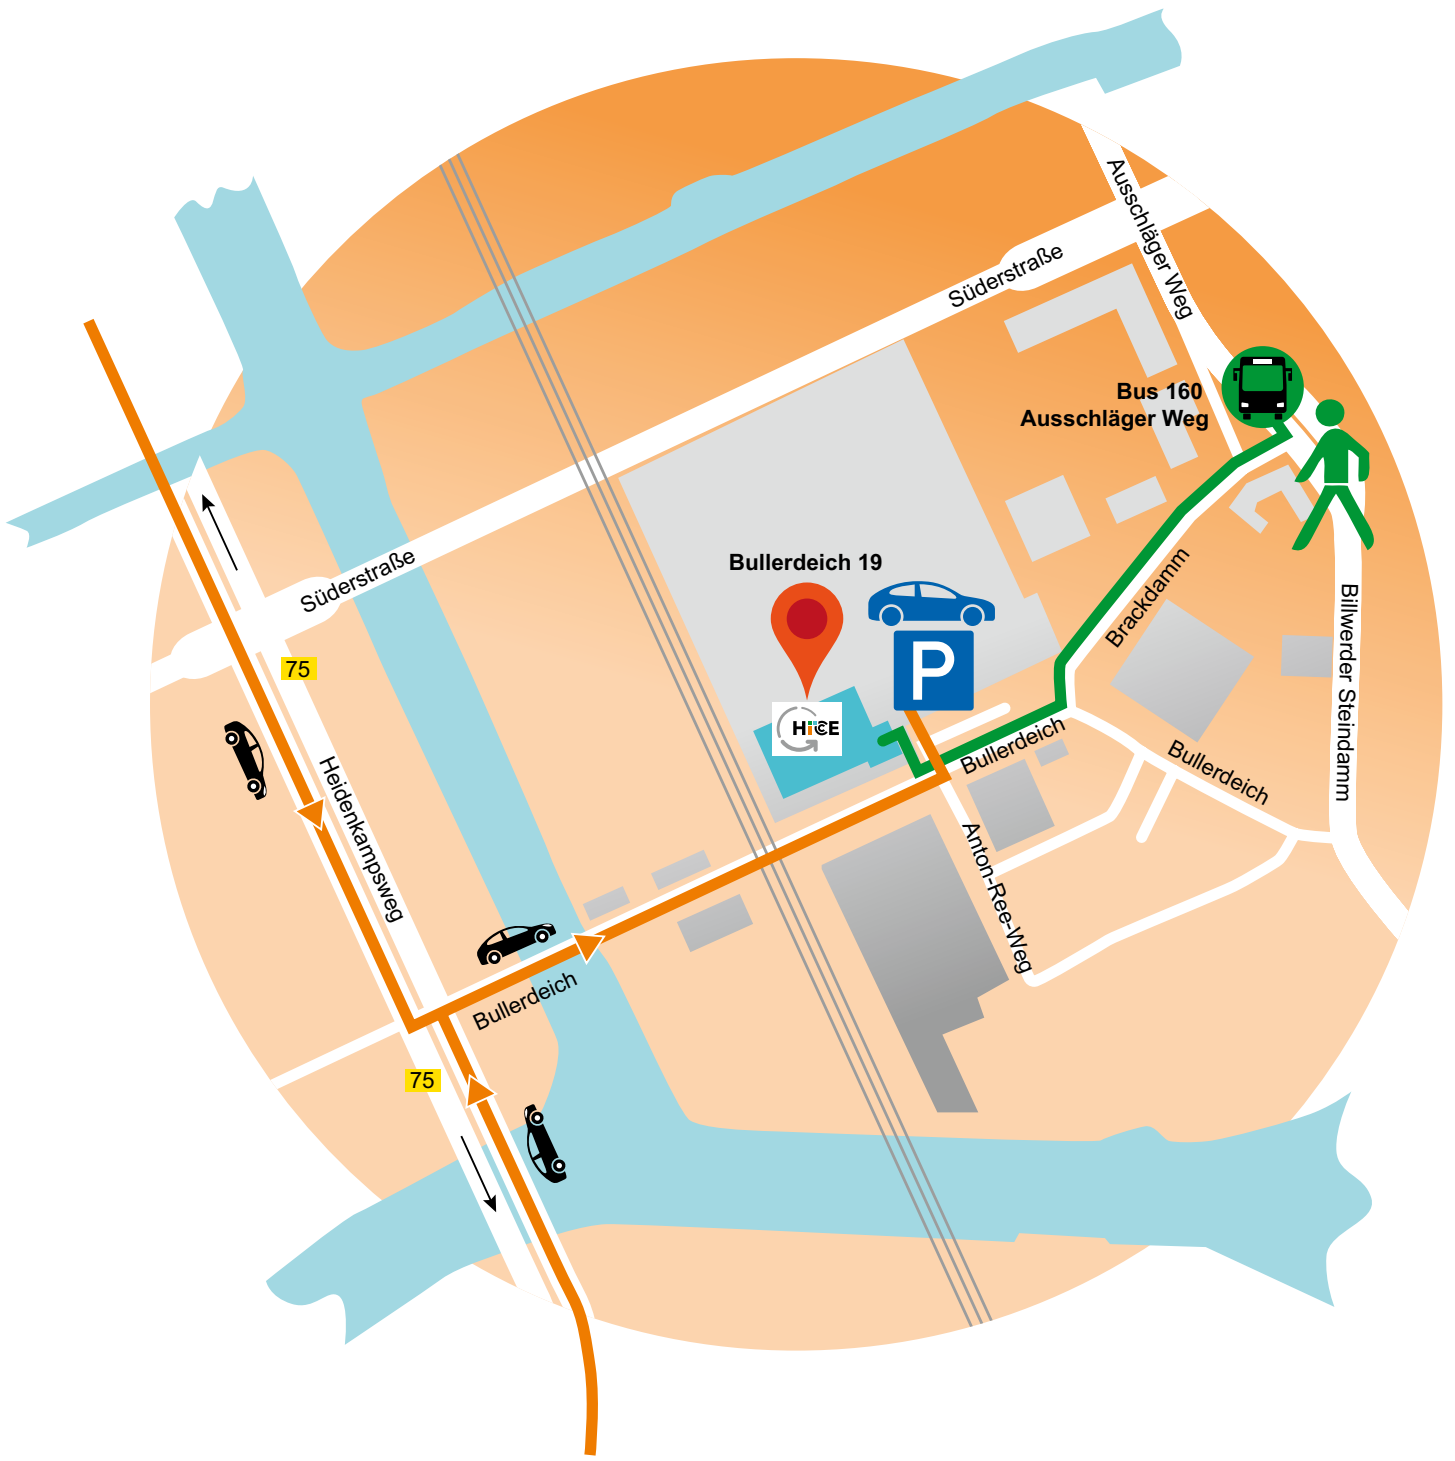

Südstraße

Südstraße

Ausschläger Weg

Bus 160
Ausschläger Weg

Bullerdeich 19

HICE

Brackdamm

Billwender Steindamm

Bullerdeich

Bullerdeich

Anton-Ree-Weg

Heidenkampsweg

Bullerdeich

75

75